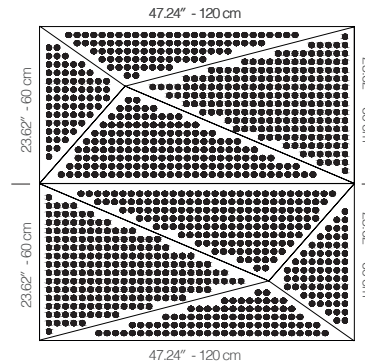

WPIRANA1AALFM2

ANTHRACITE LACQUER 20MM PERFORATION

47.24" x 23.62" (120 x 60 cm) panels come in sets of two. 23.62" x 23.62" (60 x 60 cm) panels come in sets of four. The number of panels per box is the minimum suggested amount to create the design envisioned by Mikodam.

CEILING APPLICATION

DIMENSIONS

- X : 23.62" - 60 cm
- Y : 47.24" - 120 cm
- D : 3.25" - 8.3
- W : 21.2 lbs - 9.6 kg

*Perforated surface options with two different diameters are available.

Rail depth is not included in the measurements.
(Depth of rail: 1" - 2.5 cm)