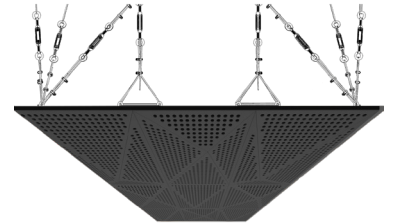

WPIRANA1AALFM2

ANTHRACITE LACQUER 20MM PERFORATION

47.24" x 23.62" (120 x 60 cm) panels come in sets of two. 23.62" x 23.62" (60 x 60 cm) panels come in sets of four. The number of panels per box is the minimum suggested amount to create the design envisioned by Mikodam.

CEILING APPLICATION

DIMENSIONS

- X : 23.62" - 60 cm
- Y : 47.24" - 120 cm
- D : 3.25" - 8.3
- W : 21.2 lbs - 9.6 kg

*Perforated surface options with two different diameters are available.

Rail depth is not included in the measurements.
(Depth of rail: 1" - 2.5 cm)

**Can be used with baseboard upon request.